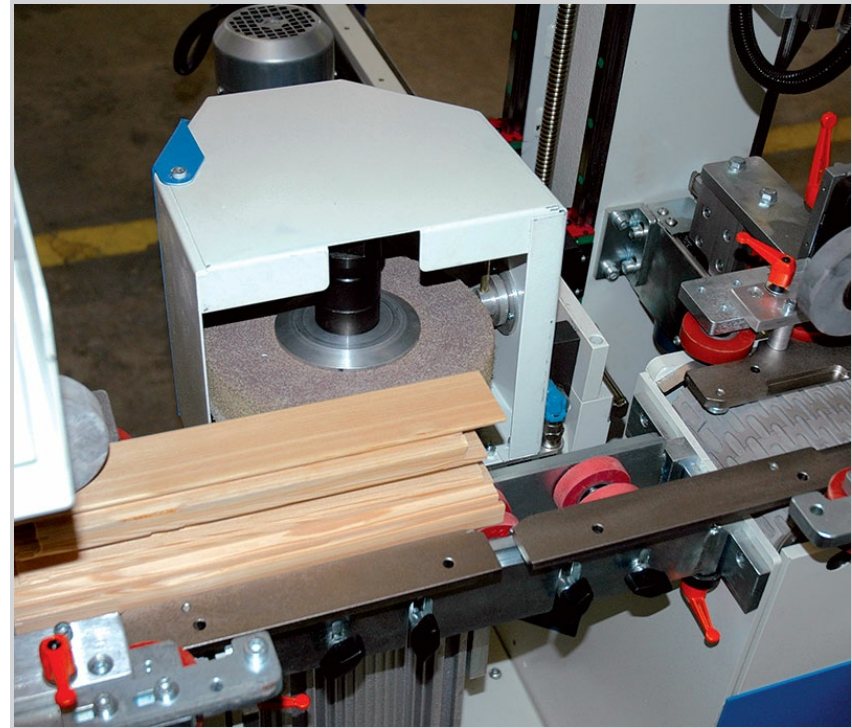

Sanding group with adjustable speed, with hard or stripped sanding wheels