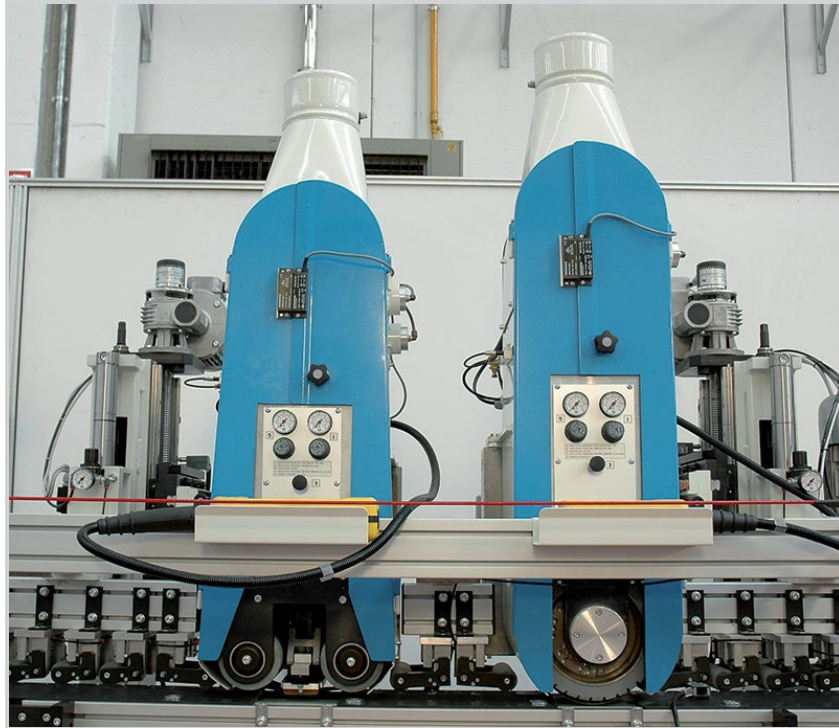

Sanding

Wide range of operating units, belt unit with roller, belt unit with pad.