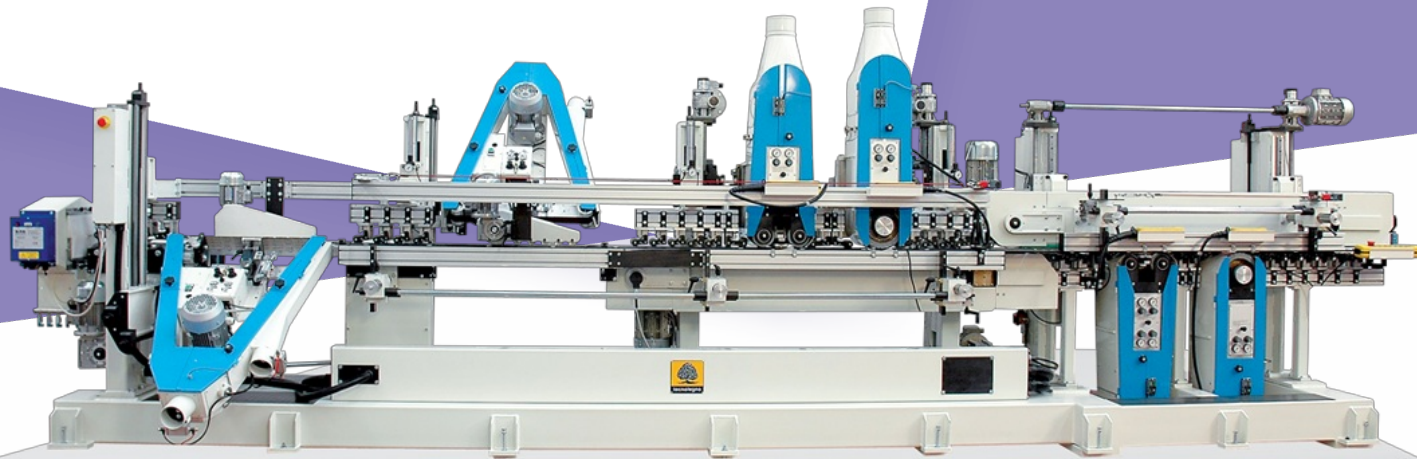

# LBT

Automatic sander

▲ Sanding

WINDOWS

**makor**

PROUDLY MADE IN ITALY

## Automatic sander

Automatic sander LBT, built to match the highest sanding requirements of disassembled window elements.

- If requested, LBT is able to sand the main window surfaces with roller sanding belt and pad sanding belt,
- sanding wheels or abrasive brushes. The machine can be configured to sand the inner side of the window with just one pass.

On request, automatic set-up systems are available.

- ✓ Wide range of operating units, belt unit with roller, belt unit with pad
- ✓ Sanding group with adjustable speed, with hard or stripped sanding wheels