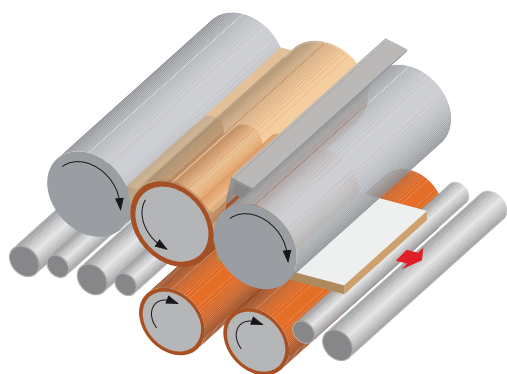

# High gloss Hot Coating® *Alto brillo Hot Coating®*

## **\_MENH**

### HOTCOATING® SPREADING SMOOTHING MACHINE

This machine is specially designed for the application of HotCoating® on flat surfaces.

### BARNIZADORA-ALISADORA PARA HOTCOATING®

*Para la aplicación de HotCoating® sobre superficies planas.*

anchos / widths 600  
hasta / up to 2400 mm