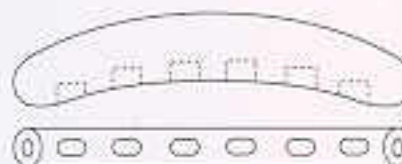

MO/4A/20X

Mortasatrice oscillante multipla a un banco di lavoro per elementi di lettini

Multiple oscillating mortiser with one work table for crib elements