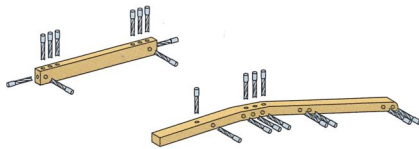

MD PERFORMANCE CRIBS

MD JAMB

MD PERFORMANCE DOORS

FRONTAL CN

FRONTAL 2500 SPECIAL CN

MOV X

MMO 10 3L

MMS