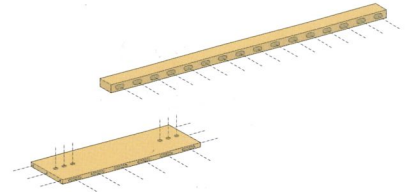

MD PERFORMANCE CRIBS

MD JAMB

MD PERFORMANCE DOORS

FRONTAL CN

FRONTAL 2500 SPECIAL CN

MOV X

MMO 10 3L

MMS