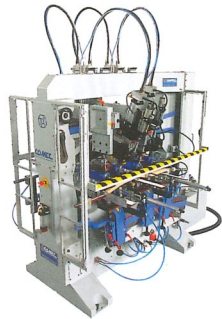

MD PERFORMANCE CRIBS

MD JAMB

MD PERFORMANCE DOORS

FRONTAL CN

FRONTAL 2500 SPECIAL CN

MOV X

MMO 10 3L

MMS

FMOV

FMOV 2000 6UF + CAF

FIMO

FRONTAL BASIC

SPL 3R

FSA 6