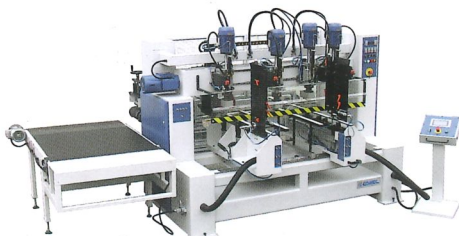

FRONTAL BASIC