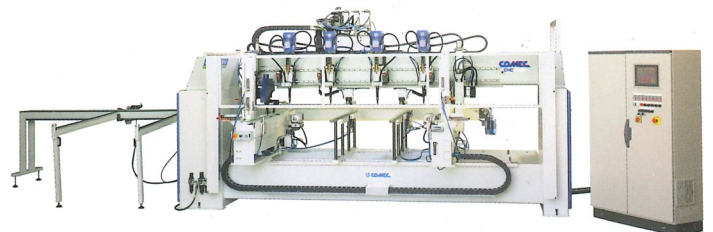

MD PERFORMANCE CRIBS

MD JAMB

MD PERFORMANCE DOORS

FRONTAL CN

FRONTAL 2500 SPECIAL CN

MOV X

MMO 10 3L

MMS