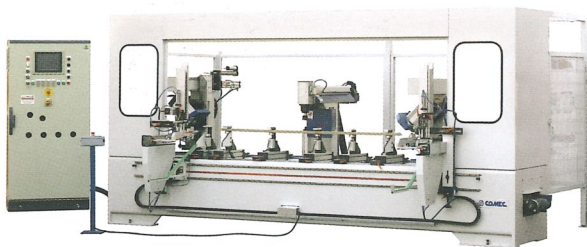

MD PERFORMANCE CRIBS

MD JAMB

MD PERFORMANCE DOORS

FRONTAL CN

FRONTAL 2500 SPECIAL CN

MOV X

MMO 10 3L

MMS