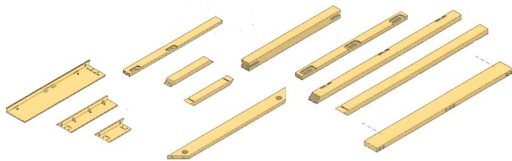

MD PERFORMANCE CRIBS

MD JAMB

MD PERFORMANCE DOORS

FRONTAL CN

FRONTAL 2500 SPECIAL CN

MOV X

MMO 10 3L

MMS