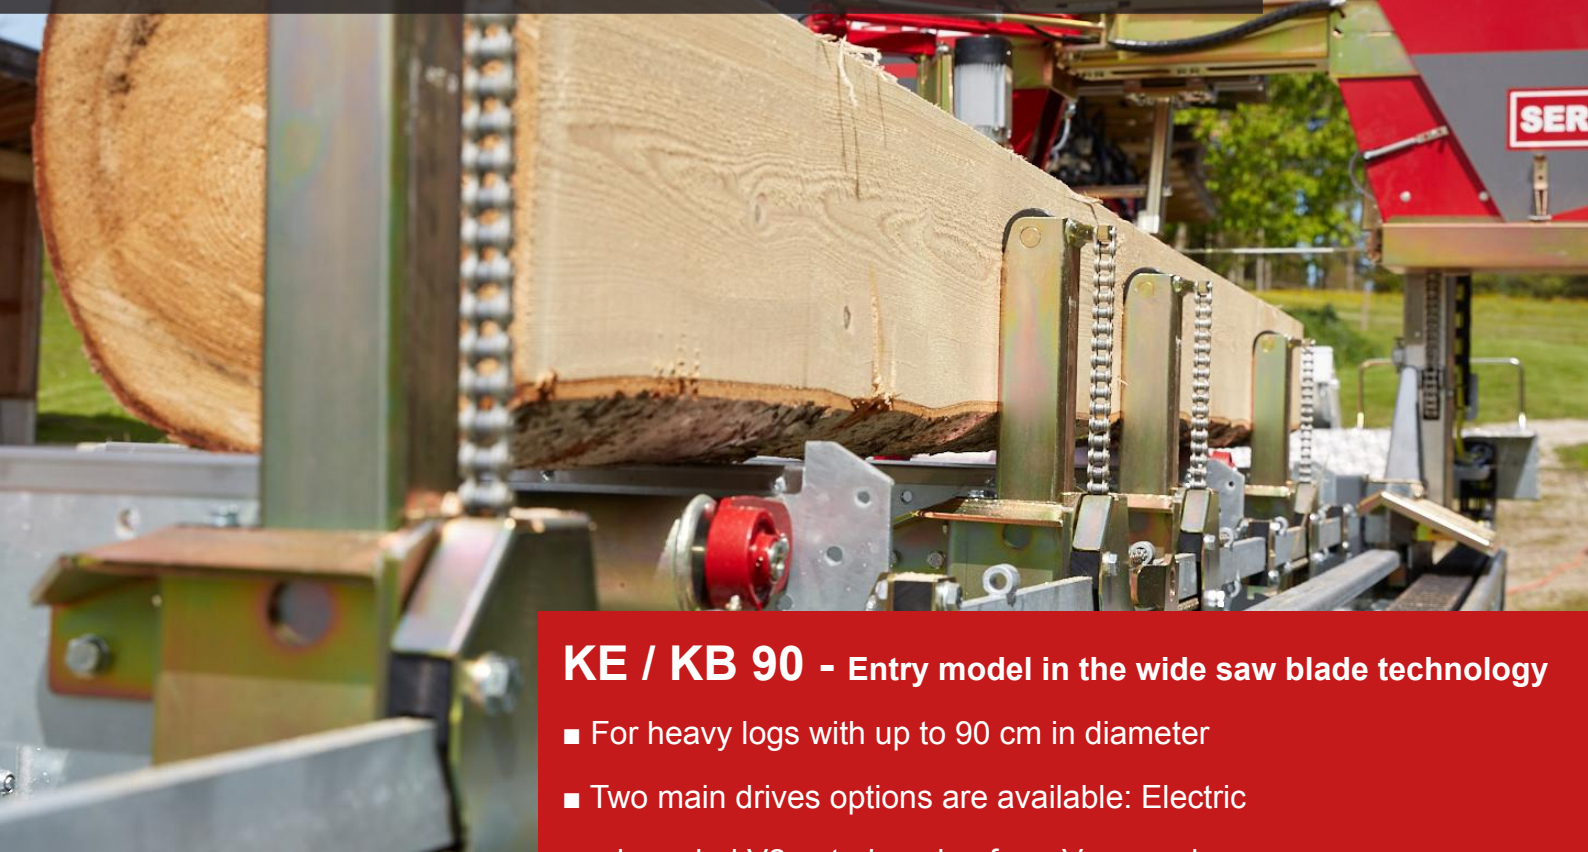

Alpina KE 90 / KB 90

KE / KB 90 - Entry model in the wide saw blade technology

- For heavy logs with up to 90 cm in diameter
- Two main drives options are available: Electric or air cooled V2 petrol engine from Vanguard.
- Convincing additional equipment
- Innovative base frame concept
- Easy to operate
- Manual sawblade tensioning system

SERRA

Technical data

Log length*	0,7 to 10 m mobile	Sawblades Width	80 mm
Log diameter	88 cm x 127 cm	Sawblades Thickness	1,0 mm
Space above the sawblade	42 cm	Sawblades Length	5.110 mm
Space below the sawblade	85 cm	Width of cut	73 cm
Performance / 8h**	18 fm	Main engine	8,5 kW electric 26 kW (35 hp) petrol